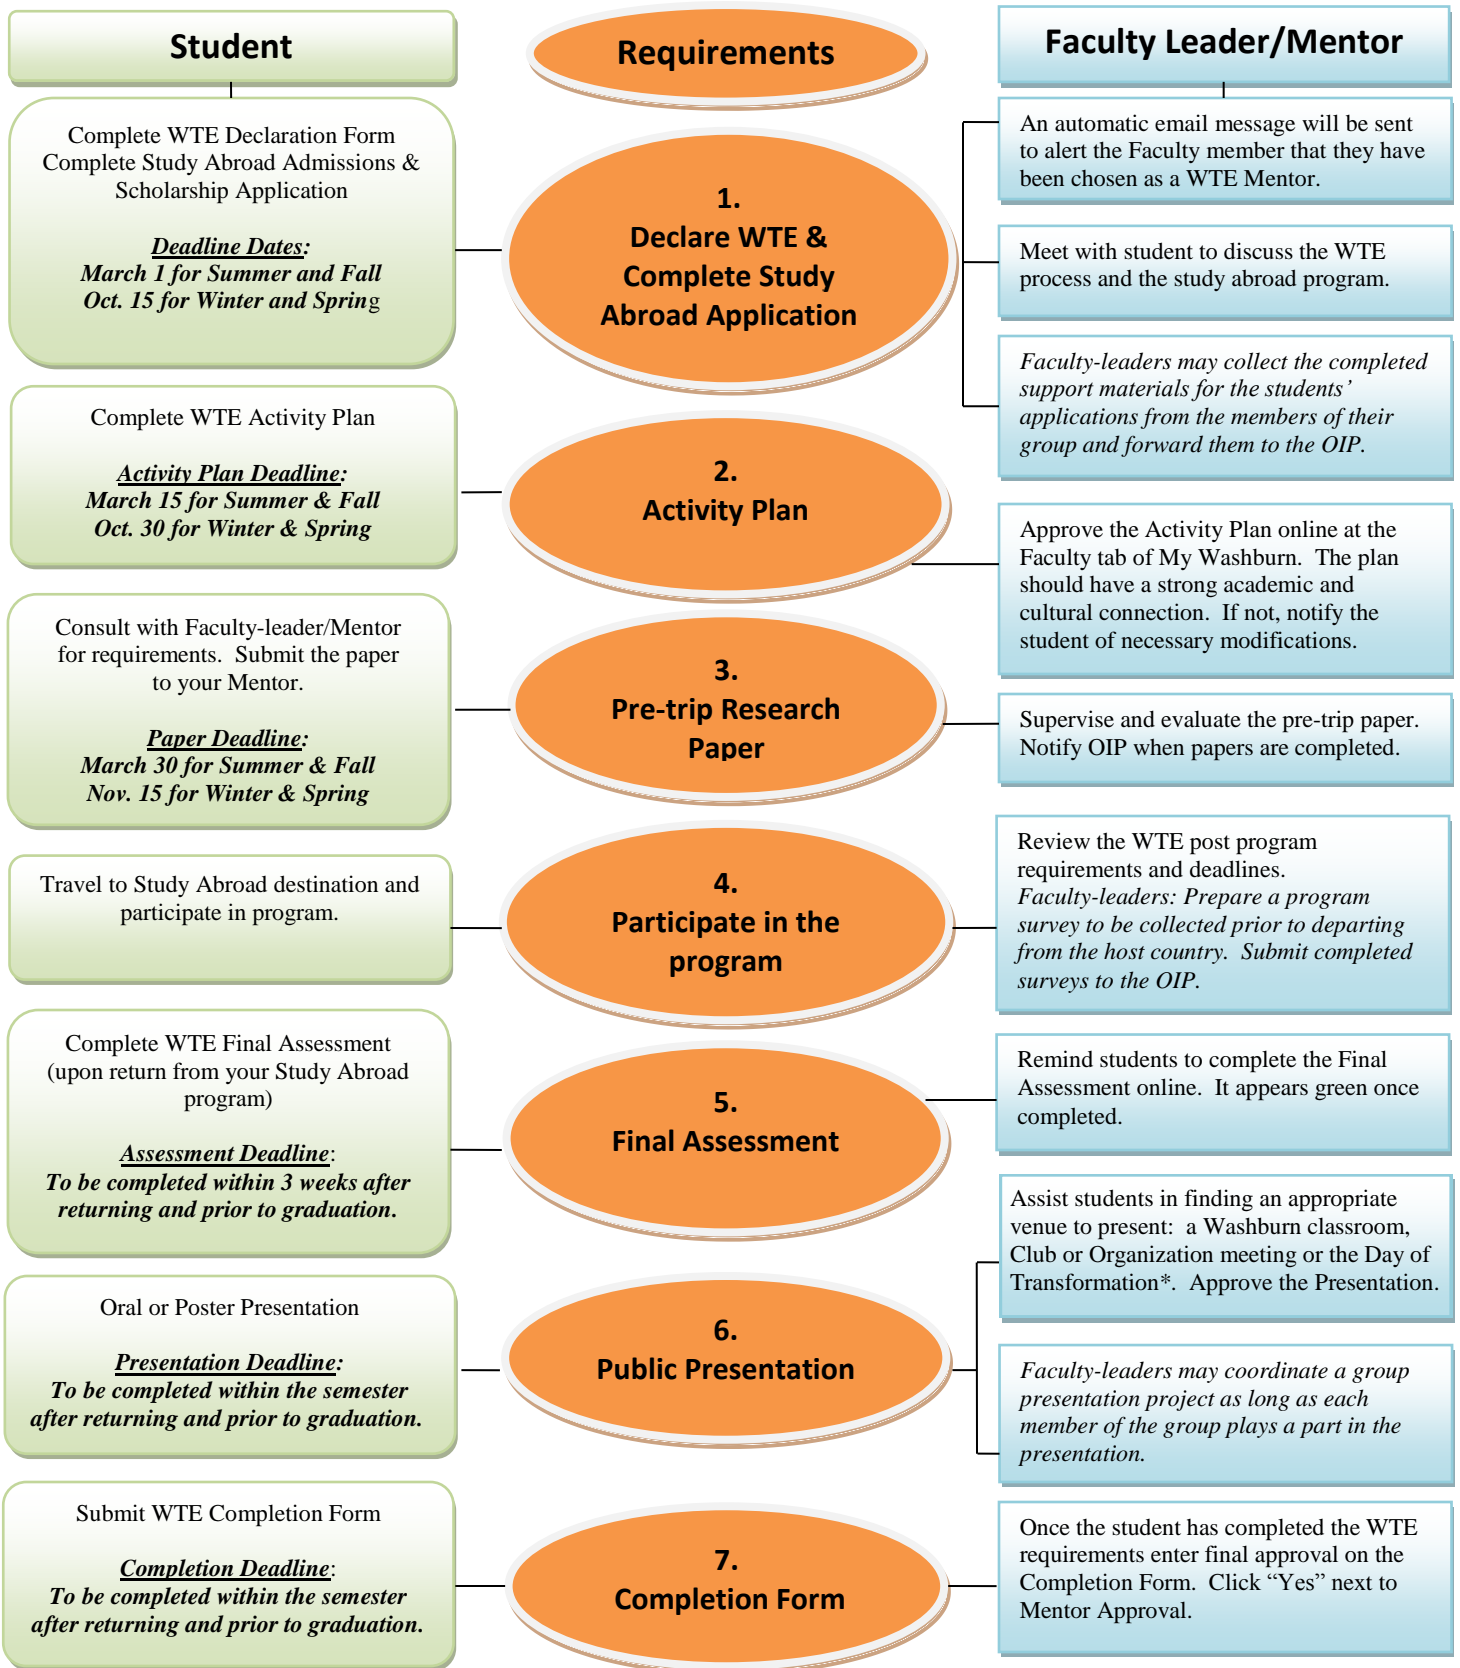

# International Education – WTE Quick Requirement Reference

WTE online forms can be found in the WTE database available at the Student Academics Tab/Faculty tab of My Washburn  
IE-WTE Guidelines and more information can be found on the [Bods Abroad Website](#)  
\*Click for the [Day of Transformation Registration Information](#)